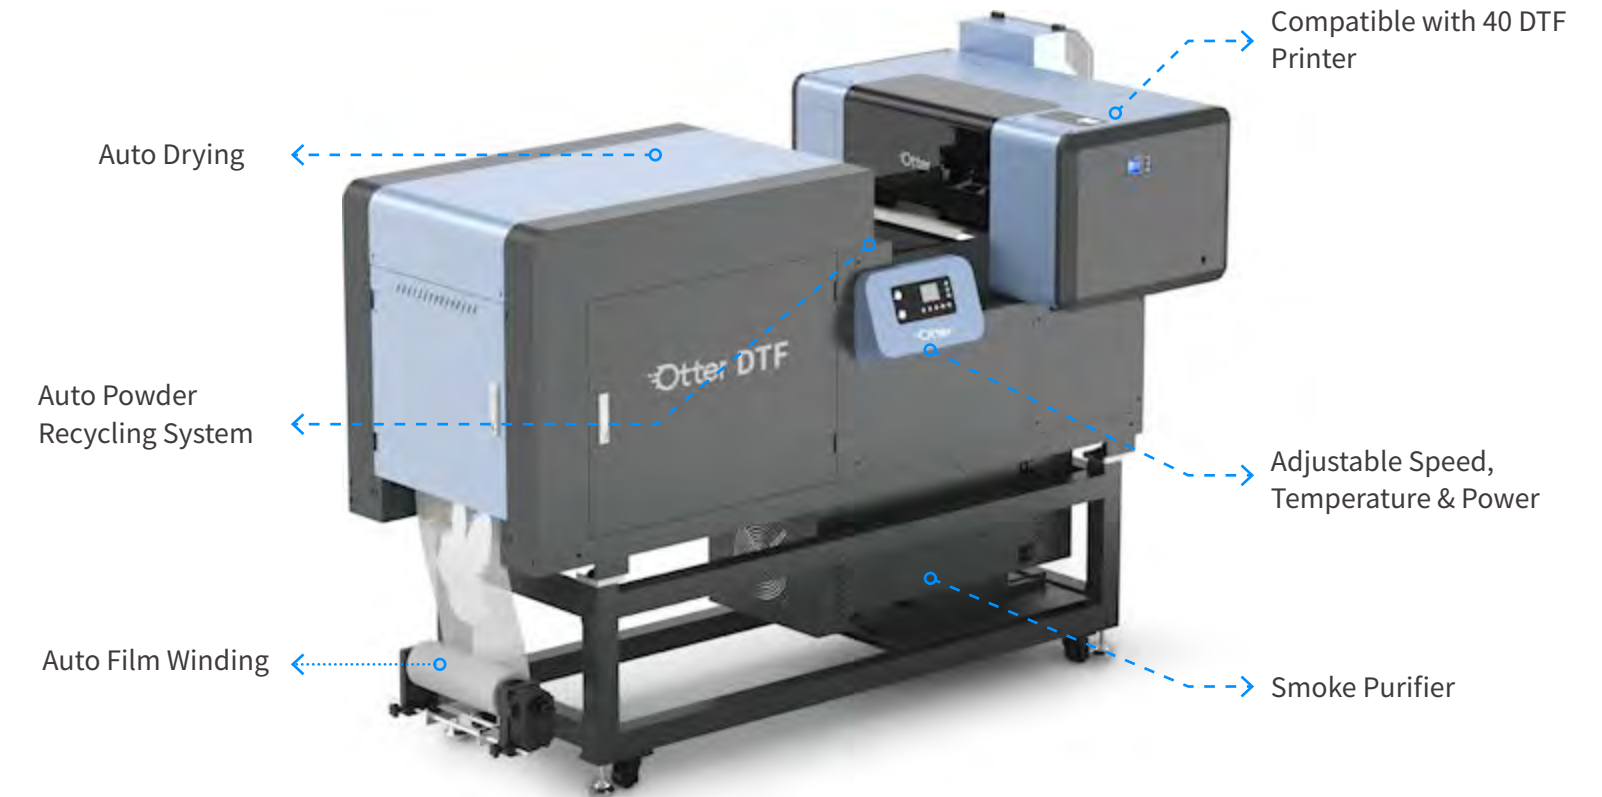

Item No.	OTTER-DTFPRTSK40LB	Voltage	220V / 110V 50~60Hz
Product Dimensions	220 x 100 x150 cm / 87 x 40 x 59 in (Printer Included)	Weight	285kg (Printer Included)
Print Width	0-448mm/17.6in Max	Powder Capacity	1.5kg
Power	2500W MAX±5% (Printer Included)		