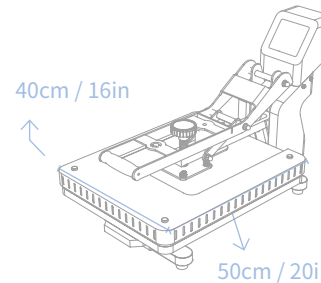

- ✓ Slide-Out Drawer
- ✗ Auto-Open

Auto-Open

- ✓ Slide-Out Drawer
- ✓ Auto-Open

4 Sizes

38cm / 15in

38cm / 15in

50cm / 20in

40cm / 16in