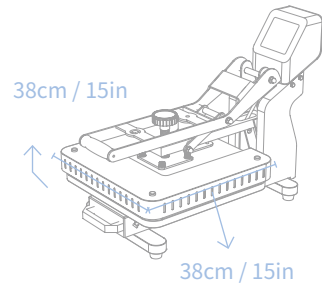

- ✓ Slide-Out Drawer
- ✗ Auto-Open

Auto-Open

- ✓ Slide-Out Drawer
- ✓ Auto-Open

4 Sizes

38cm / 15in

38cm / 15in

50cm / 20in

40cm / 16in