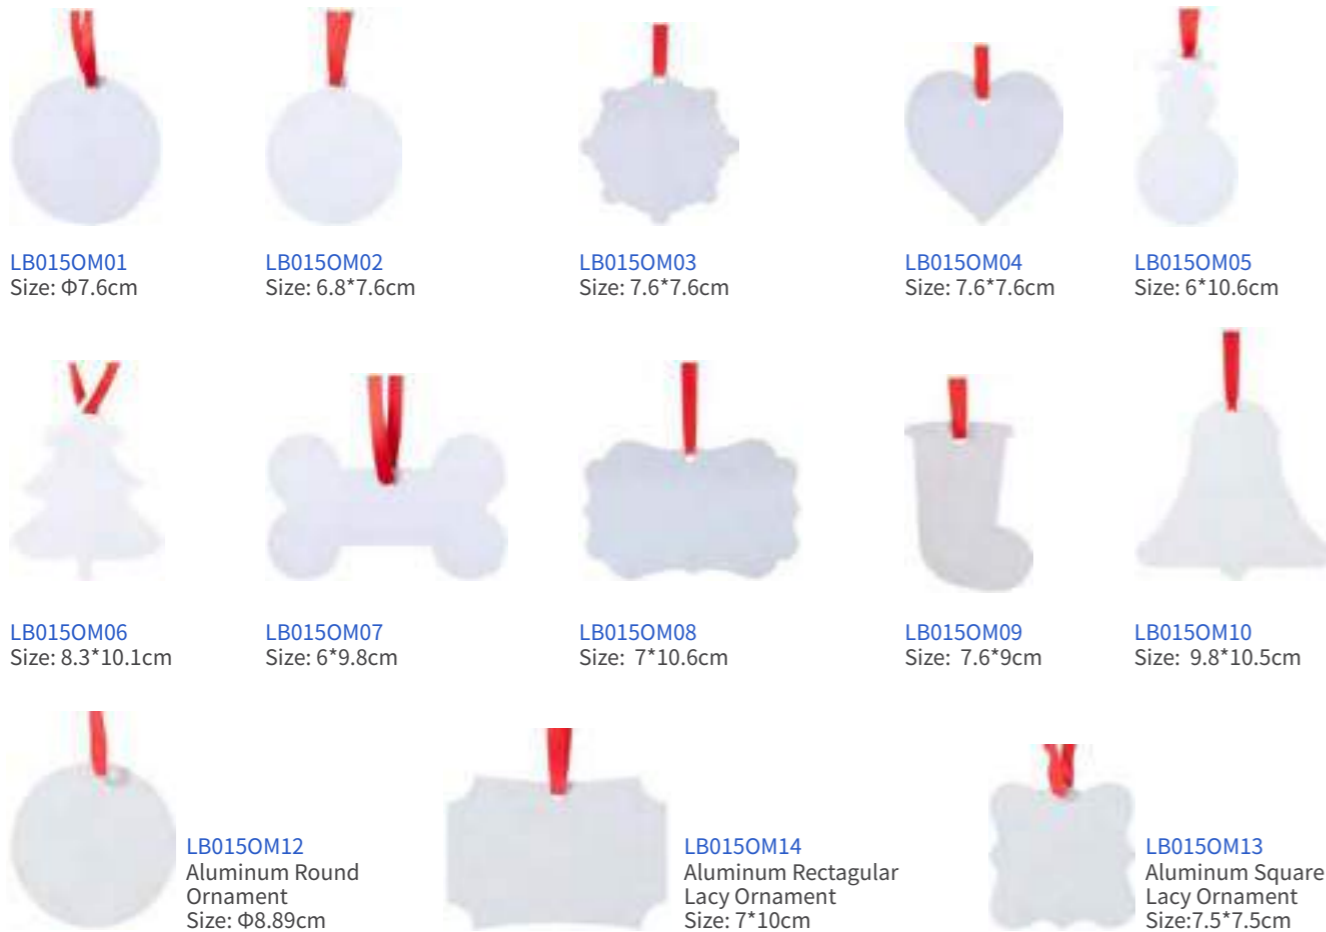

Two-Side Printable Aluminum Christmas Ornaments

Thickness:1mm

Double-Sided Sublimation Aluminum Wind Spinner