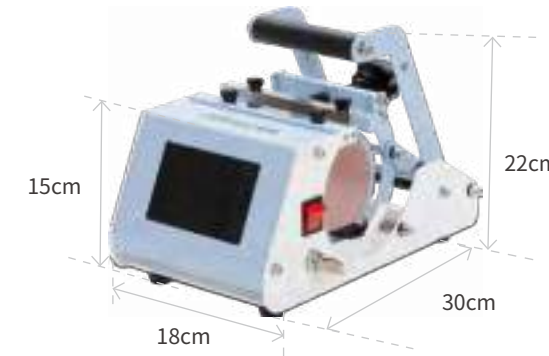

Compatible Diameter:
2.83-3.42in/7.2-8.7cm
Max. Printable Length:
3.74in/9.5cm
Support Full & Partial Printing
11-15oz and More sublimation straight mugs

Item No.	CE-MP11TSLB
Power	300W MAX±5%
Voltage	220V / 110V 50~60Hz
Temp. Range	32-482 °F (0-250°C)
Time Range	0-999 seconds
N.M.	4.2KG