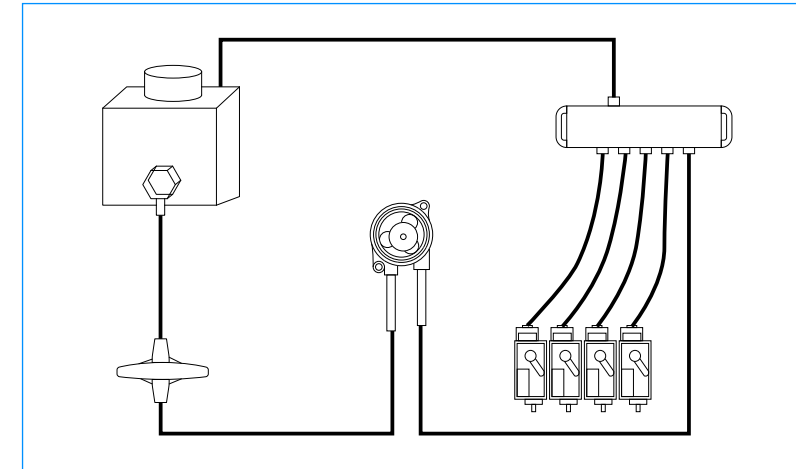

DTF PRINTER

OTTER 40

EPSON I1600 2 PCS

Ideal Width for a Perfect Print

0-448mm/17.6in Max
Don't waste press or film

Stable & Quiet

DC motor controller
Double silent circular guide rails
Steel body

Safe & Intelligent

White ink automatic circulation stirring system
Automatic cleaning system
Alarm system
Peristaltic pump

High Efficiency

Three heating stages
Adjustable adsorption system
RIP software

Auto White Ink Circulation System Auto Cleaning System

Consistent Print Quality. Increased Efficiency. Cost Savings.
Peristaltic pump with moderate pressure and great gas sealing to protect the printer head.