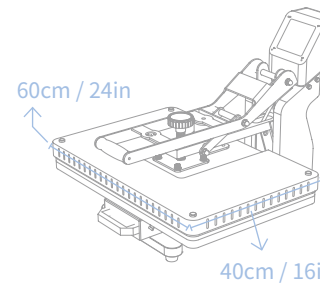

50cm / 20in

60cm / 24in

40cm / 16in