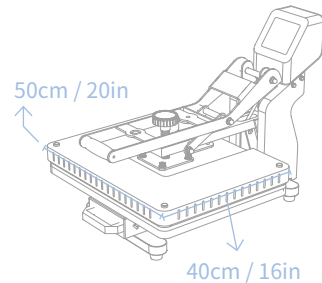

- ✓ Slide-Out Drawer
- ✗ Auto-Open

Auto-Open

- ✓ Slide-Out Drawer
- ✓ Auto-Open

4 Sizes

38cm / 15in

38cm / 15in

50cm / 20in

40cm / 16in