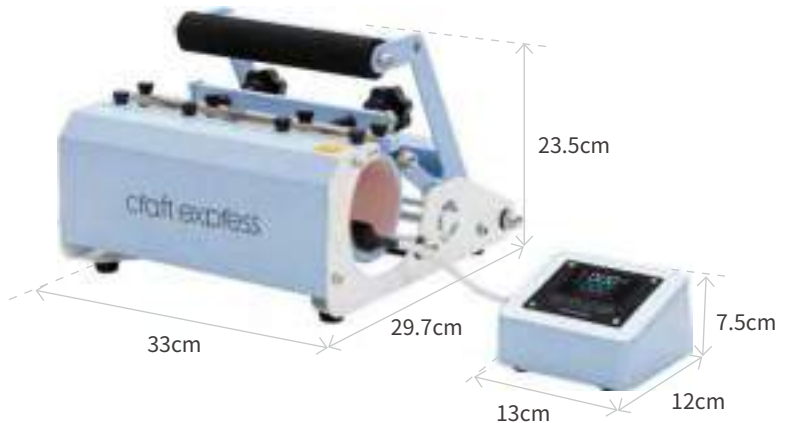

Item No.	CE-SMP270LB
Power	500W MAX±5%
Voltage	220V / 110V 50~60Hz
Temp. Range	32-482 °F (0-250°C)
Time Range	0-999 seconds
N.M.	6.8KG