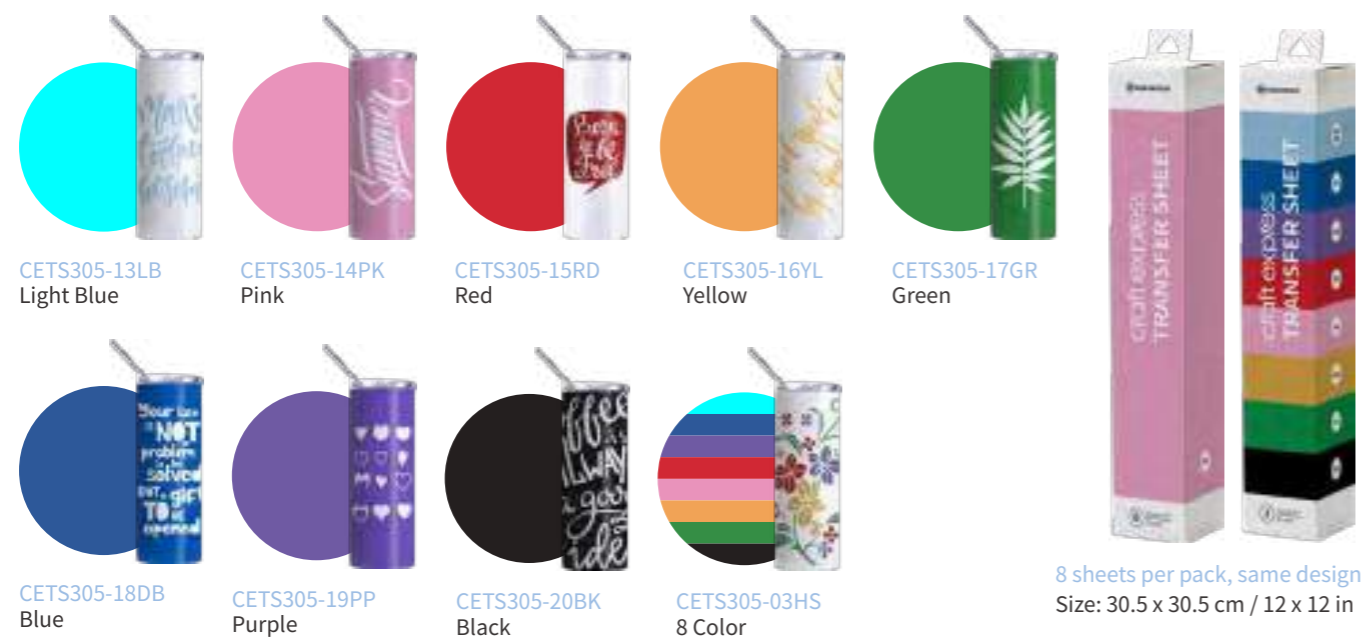

105G Sublimation Transfer Sheet