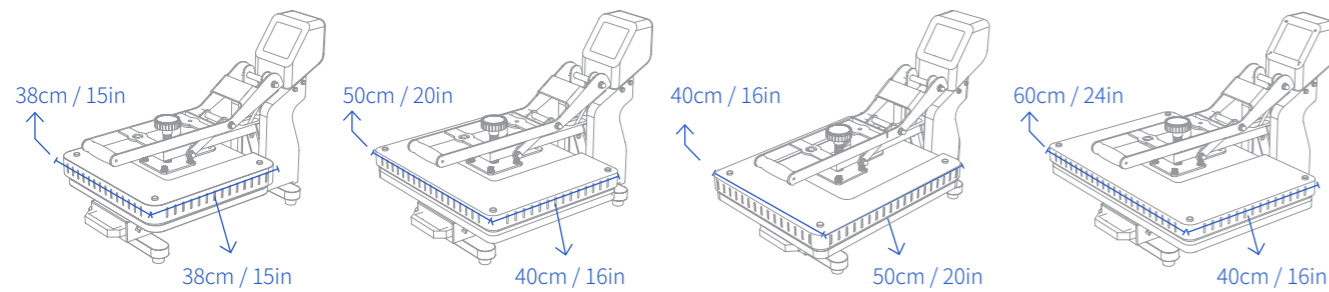

BestSub Heat Press Machine

Heat Platen	38x38cm / 15x15in		40x50cm / 16x20in		40x60cm / 16x24in		Frequency	Parameter
Voltage	220V	110V	220V	110V	220V	110V	50~60Hz	Temp. Range: 32-482 °F (0-250°C) Time Range: 0-999 seconds
Power	2000w	1300w	2200w	1600w	2400w	1800w		

4 Sizes

3 Configurations

- ✗ Slide-Out Drawer
- ✗ Auto-Open

- ✓ Slide-Out Drawer
- ✗ Auto-Open

- ✓ Slide-Out Drawer
- ✓ Auto-Open

Swing Away Heat Press NEW

Heat Platen	38x38cm / 15x15in		40x50cm / 16x20in		40x60 cm / 16x24 in	
Item No.	BYPRO3838SCB		BYPRO4050SCB		BYPRO4060SCB	
Voltage	220V	110V	220V	110V	220V	110V
Power	2000w	1300w	2200w	1600w	2500w	1800w
Frequency	50~60Hz					
Parameter	Temp. Range:32-482 °F (0-250°C) Time Range:1-999 seconds					

Heat Press Accessories

Heat Press Mat

Heat Printing Pillow

TFD5050	50.8*50.8cm
TFD3850	38*50cm
TFD1744	17.5*44.5cm
TFD4042	40.7*42cm
TFD2829	28*29.5cm
TFD1719	17*19cm