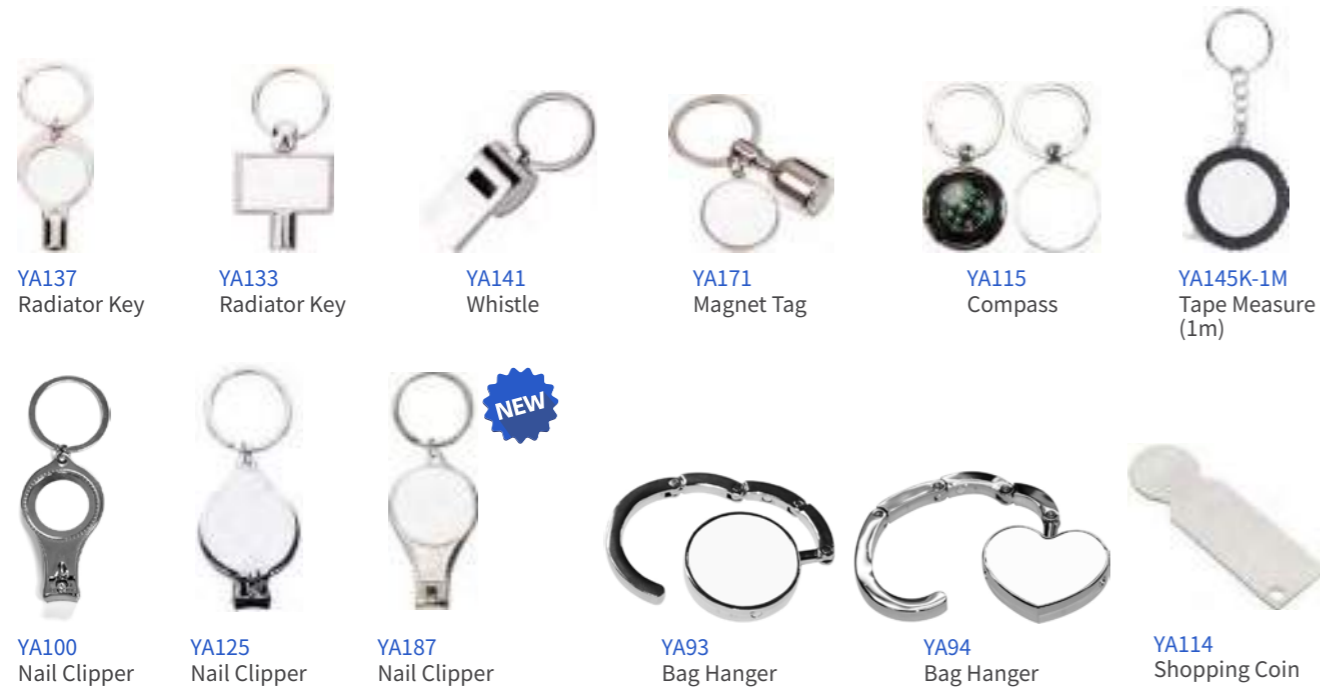

Tool Keychain

YA137 Radiator Key
YA133 Radiator Key
YA141 Whistle
YA171 Magnet Tag
YA115 Compass
YA145K-1M Tape Measure (1m)
YA100 Nail Clipper
YA125 Nail Clipper
YA187 Nail Clipper **NEW**
YA93 Bag Hanger
YA94 Bag Hanger
YA114 Shopping Coin