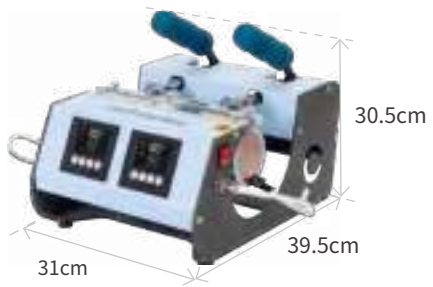

Upgraded Heating Attachment
It provides longer service life and even heating for each print.

Compatible Diameter	7.2-8.8cm	7.2-8.7cm	6.3-7.3cm
Max. Printable Length	24cm	10.5cm	10.5cm

Item No.	CE-DMPLB
Power	750W MAX±5%
Voltage	220V / 110V 50~60Hz
Temp. Range	32-482 °F (0-250°C)
Time Range	0-999 seconds
N.M.	10.6 KG