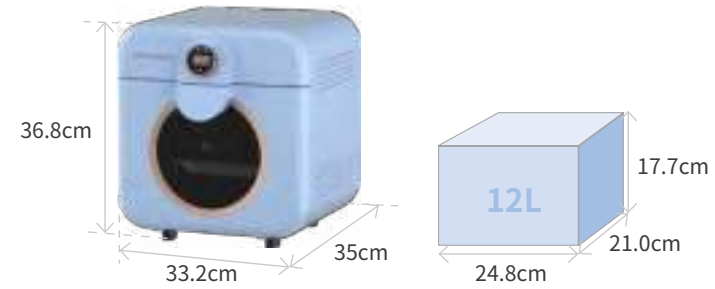

Sublimation Oven

12 L Internal Volume